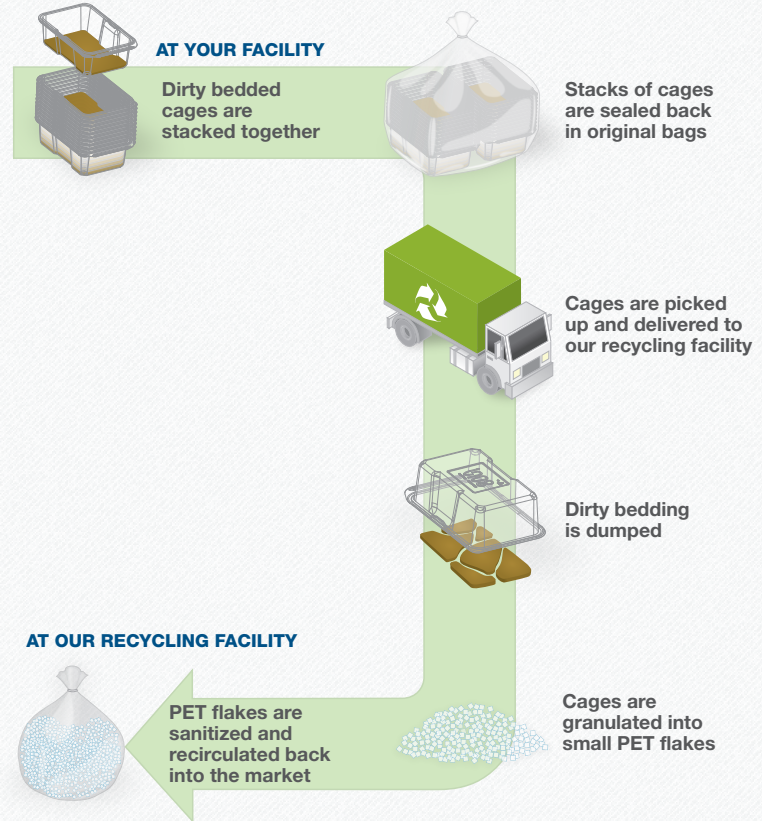

Innovive Closed-Loop Recycling Service

Innovive offers an integrated recycling pickup service that eliminates dirty cage processing from your facility. Soiled cages are repackaged in their original bags while under the hood, and removed directly from your facility without having to dump or disturb bedding in any way.

We then use a proprietary recycling line to separate the materials, recycle the plastic, and compost the bedding. This results not only in zero landfill impact, but in peace of mind as well.

Less Washing, More Science

www.innovive.com (866) 432-2437

Innovive's Recycling Process

Energy & Water Reduction

The Innovive Disposable Rodent IVC Caging System eliminates cage washing and sterilization from vivarium operations. Running a vivarium without a cage wash lowers a facility's energy use, water consumption, and detergent cost.

Diverting Plastic From Landfills

Our thermoformed plastic is made from up to 70% post-consumer plastic reclaimed in California. In 2013, our recycling service diverted 252 tons of plastic from landfills.